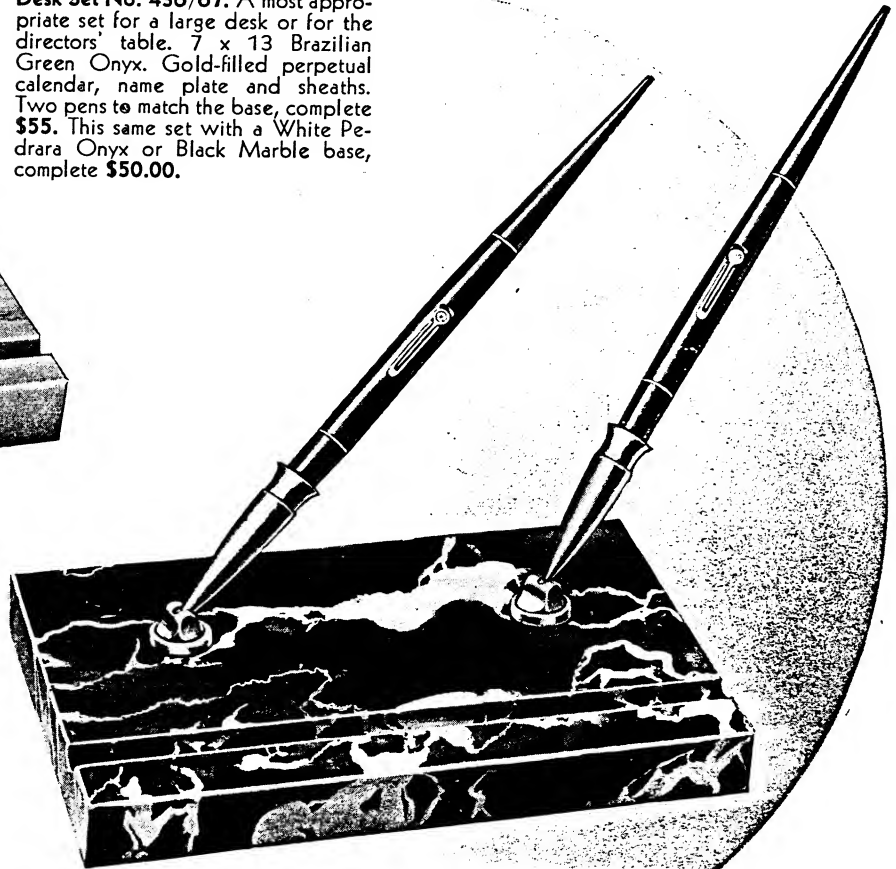

Desk Set No. 307/67